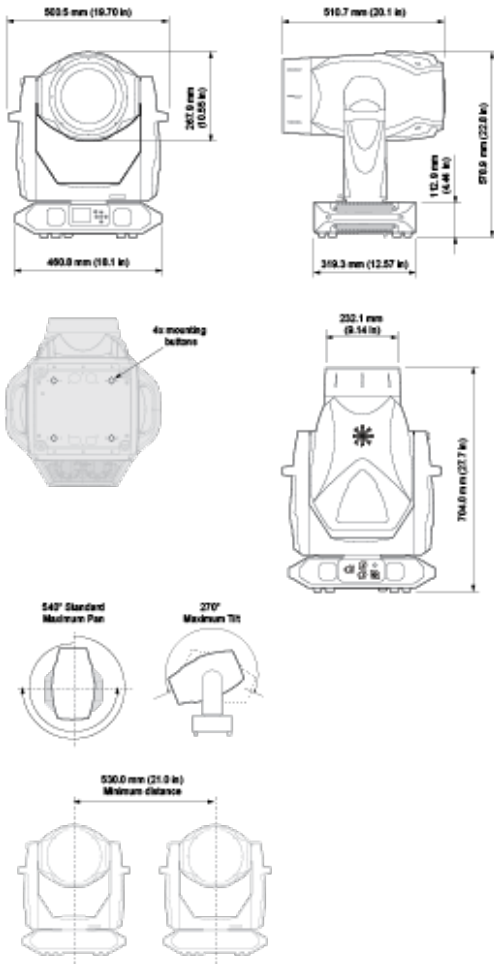

## Mounting

Hanging Type	2 x VL Hook Rails
Fixture mounting/Hanging orientation	Hanging - Floor - Side *See user manual for side hang guidance and restrictions
Secondary Safety Wire Point	1 x Safety point located on underside of upper enclosure Safety Wire not included

## Photometrics and IES Files

2.2° Beam @ 10 m / 32.8ft	640,000 lux (59,458 fc)
2.2° Beam @ 15 m / 49 ft	280,000 lux (26,013 fc)
2.2° Beam @ 20m / 65.6 ft	160,000 lux (14,865 fc)
44° Beam @ 10 m 32.8ft	2,300 lux (214 fc)
44° Beam @ 15 m / 49ft	980 lux (91 fc)
44° Beam @ 20m / 65.6 ft	555 lux (52 fc)

# Dimensions

## Physical

Construction	Superstructure made of Aluminum, and steel metal plates, Covers self-extinguishing fire retardant ABS PC (V0 class)
IP Rating	IP20
Standard Finish	Black
Dimensions	501 x 704 x 320 mm (20.0 x 28.0 x 13.0 in)
Fixture Weight	33.0 kg (73.0 lb)
Operating Temperature	0-40°C (32-104°F)